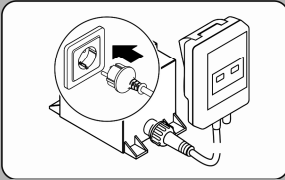

Quick Start InScenio EGC Controller

WiFi connection via Access Point

WiFi settings

◀ SSID = ①
Password = ②

SN: 1234567898765432
EGC Controller Version: V1.0
Default Firmware: V01.01

SSID: Oase EGC Controller xxxxxx