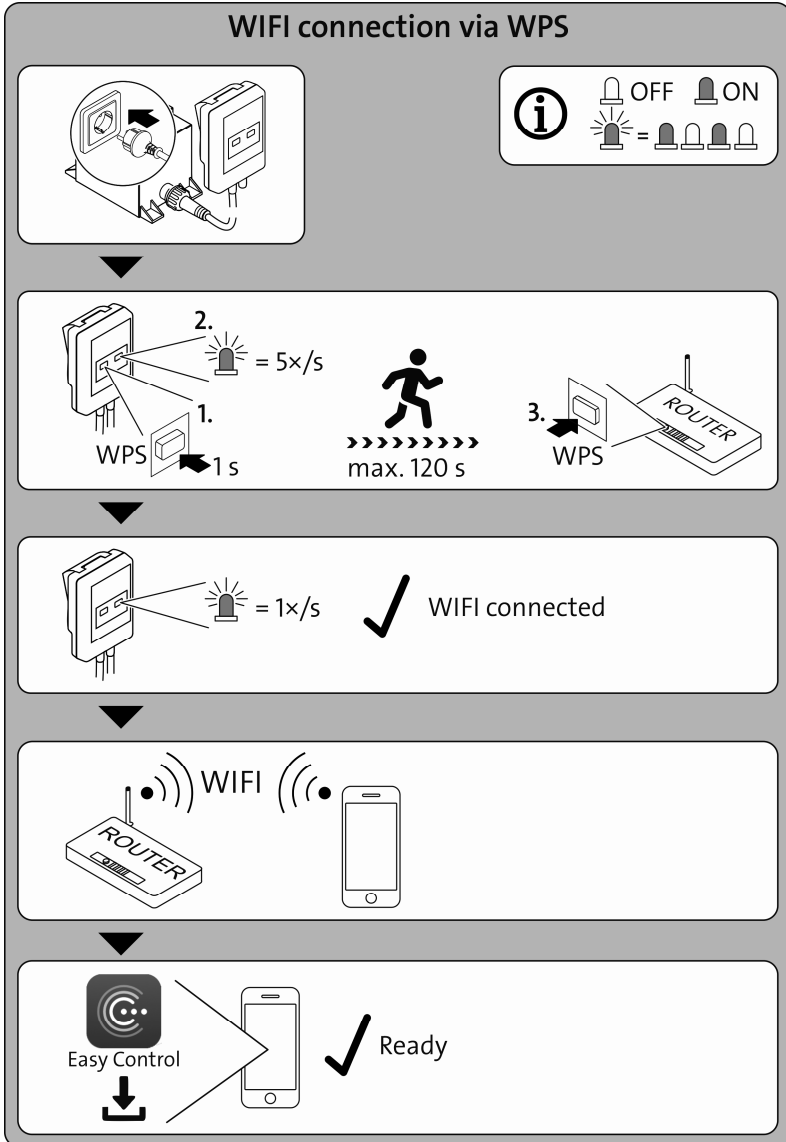

Quick Start InScenio EGC Controller

WiFi connection via Access Point

WiFi settings

◀ SSID = ①
Password = ②

SN: 1234567898765432
EGC Controller Version: V1.0
Default Firmware: V01.01

SSID: Oase EGC Controller xxxxxx