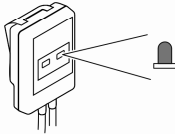

WiFi settings

◀ SSID = ①
Password = ②

SN: 1234567898765432
EGC Controller Version: V1.0
Default Firmware: V01.01

SSID: Oase EGC Controller xxxxxx

Password: oase1234

Connected via Access Point